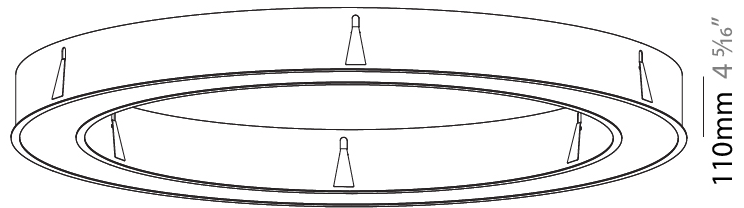

GENERAL

Series: Glorious
 Subseries: Glorious
 Brand: Prolicht
 Division: Architectural
 Mounting Type: Recessed
 Mounting Location: Ceiling
 Subcategory: Ambient

PHYSICAL

Shape: Round
 Diameter (mm): 1570
 Diameter (in): 61 ¹³/₁₆
 Height (mm): 110
 Height (in): 4 ⁵/₁₆
 Min. Recessing Depth (mm): 120
 Min. Recessing Depth (in): 4 ³/₄
 Light Distribution: Direct
 Weight (kg): 16.624
 Weight (lbs): 36.65
 Diffuser: [PMMA - Opal or Micro-Prism](#)
 Fixture Finish: [SSR / BKV / CWI / CRY / HAB / LAG / UFT / ITA / RUA / RUR / MIC / FTG / MYG / TWT / LOD / PUS / FRO / FUP / KIA / POP / BLS / SPG / MEY / GOH / GUM / CHC / COM / ABZ / JAG / OBR / MOS / ROR](#)
 Fixture Material: Aluminum
 Cut-out Measurements: 1560mm / 61 7/16" x 1240mm / 48 13/16"

PROJECT
TYPE
SPECIFIER
QUANTITY
DATE

Ø 1228mm 48 ³/₈"

Ø 1570mm 61 ¹³/₁₆"

110mm 4 ⁵/₁₆"

1560mm x 1240mm
61 7/16" x 48 13/16"

120mm
4 3/4"

10 - 15mm
3/8" - 9/16"

A37502-