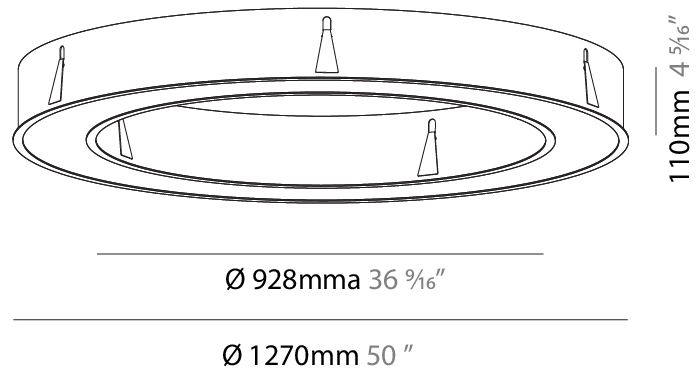

GENERAL

Series: Glorious
Subseries: Glorious
Brand: Prolicht
Division: Architectural
Mounting Type: Recessed
Mounting Location: Ceiling
Subcategory: Ambient

PHYSICAL

Shape: Round
Diameter (mm): 1270
Diameter (in): 50
Height (mm): 110
Height (in): 4 5/16
Min. Recessing Depth (mm): 120
Min. Recessing Depth (in): 4 3/4
Light Distribution: Direct
Weight (kg): 15.446
Weight (lbs): 34.05
Diffuser: PMMA - Opal or Micro-Prism
Fixture Finish: SSR / BKV / CWI / CRY / HAB / LAG / UFT / ITA / RUA / RUR / MIC / FTG / MYG / TWT / LOD / PUS / FRO / FUP / KIA / POP / BLS / SPG / MEY / GOH / GUM / CHC / COM / ABZ / JAG / OBR / MOS / ROR
Fixture Material: Aluminum
Cut-out Measurements: 1260mm / 49 5/8" x 940mm / 37"

ELECTRICAL

Lamp Type: LED (Zhaga Standard)
Input Wattage (W): 60
Total Output Wattage (W): 48 / 38.4 (3500K)
Dimming: 0-10V Dimming / Phase Dimming (120Vac Only)
Driver Included: Yes
Driver Location: Integrated
Driver Type: Constant Current - 120 / 277Vac
Driver Class: Class 2
Input Voltage (V): 120 - 277
Constant Current (MA): 350 / 600 (3500K)

LED

Color Temperature (°K): 3000 / 3500 / 4000
Max. Delivered Lumen (lm): 5540 / 5733 / 5850
CRI: >80 CRI
Efficiency (%): 65
Lamp Life (hrs): 50000

OPTICAL

RATINGS AND CERTIFICATIONS

Certified By: Certified for North American Standards
IP rating: IP20