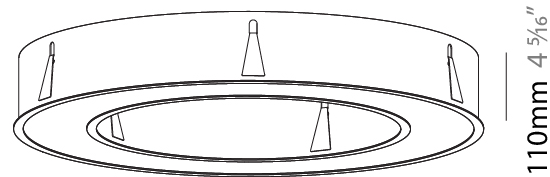

GENERAL

Series: Glorious
 Subseries: Glorious
 Brand: Prolicht
 Division: Architectural
 Mounting Type: Recessed
 Mounting Location: Ceiling
 Subcategory: Ambient

PHYSICAL

Shape: Round
 Diameter (mm): 970
 Diameter (in): 38 ³/₁₆
 Height (mm): 110
 Height (in): 4 ⁵/₁₆
 Min. Recessing Depth (mm): 120
 Min. Recessing Depth (in): 4 ³/₄
 Light Distribution: Direct
 Weight (kg): 11.164
 Weight (lbs): 24.61
 Diffuser: PMMA - Opal or Micro-Prism
 Fixture Finish: SSR / BKV / CWI / CRY / HAB / LAG / UFT / ITA / RUA / RUR / MIC / FTG / MYG / TWT / LOD / PUS / FRO / FUP / KIA / POP / BLS / SPG / MEY / GOH / GUM / CHC / COM / ABZ / JAG / OBR / MOS / ROR
 Fixture Material: Aluminum
 Cut-out Measurements: 960mm / 37 13/16" x 640mm / 25 3/16"

PROJECT	
TYPE	
SPECIFIER	
QUANTITY	
DATE	

110mm 4 ⁵/₁₆"

Ø 628mm 24 ³/₄"

Ø 970mm 38 ³/₁₆ "

960mm x 640mm
37 ¹³/₁₆" x 25 ³/₁₆"

120mm
4 ³/₄"

10 - 15mm
³/₈" - ⁹/₁₆"

A37505-