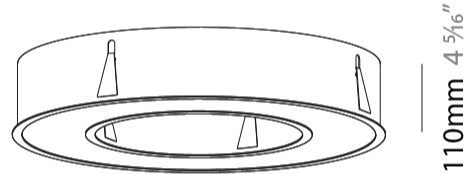

GENERAL

Series: Glorious
Subseries: Glorious
Brand: Prolight
Division: Architectural
Mounting Type: Recessed
Mounting Location: Ceiling
Subcategory: Ambient

PHYSICAL

Shape: Round
Diameter (mm): 770
Diameter (in): 30 ⁵/₁₆
Height (mm): 110
Height (in): 4 ⁵/₁₆
Min. Recessing Depth (mm): 120
Min. Recessing Depth (in): 4 ³/₄
Light Distribution: Direct
Weight (kg): 9.285
Weight (lbs): 20.47
Diffuser: PMMA - Opal or Micro-Prism
Fixture Finish: SSR / BKV / CWI / CRY / HAB / LAG / UFT / ITA / RUA / RUR / MIC / FTG / MYG / TWT / LOD / PUS / FRO / FUP / KIA / POP / BLS / SPG / MEY / GOH / GUM / CHC / COM / ABZ / JAG / OBR / MOS / ROR
Fixture Material: Aluminum
Cut-out Measurements: 760mm / 29 15/16" x 440mm / 17 5/16"

ELECTRICAL

Lamp Type: LED (Zhaga Standard)
Input Wattage (W): 30
Total Output Wattage (W): 24 / 19.2 (3500K)
Dimming: Non-Dimming / Phase Dimming (120Vac only) / 0-10V Dimming
Driver Included: Yes
Driver Location: Integrated
Driver Type: Constant Current - 120 / 277Vac
Driver Class: Class 2
Input Voltage (V): 120 - 277
Constant Current (MA): 350 / 600 (3500K)

LED

Color Temperature (°K): 3000 / 3500 / 4000
Max. Delivered Lumen (lm): 2770 / 2862 / 2920
CRI: >80 CRI
Efficiency (%): 65
Lamp Life (hrs): 50000

OPTICAL

RATINGS AND CERTIFICATIONS

Certified By: Certified for North American Standards
IP rating: IP20

Ø 428mm 16 ⁷/₈"

Ø 770mm 30 ⁵/₁₆"

110mm 4 ⁵/₁₆"

760mm x 440mm
29 ¹⁵/₁₆" x 17 ⁵/₁₆"

120mm
4 ³/₄"

10 - 15mm
³/₈" - ⁹/₁₆"