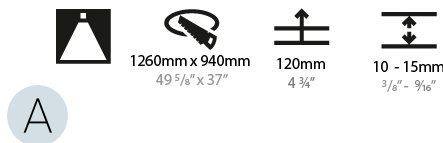

GENERAL

Series: Glorious
Subseries: Glorious
Brand: Prolicht
Division: Architectural
Mounting Type: Recessed
Mounting Location: Ceiling
Subcategory: Ambient

PHYSICAL

Shape: Round
Diameter (mm): 1270
Diameter (in): 50
Height (mm): 110
Height (in): 4 5/16
Min. Recessing Depth (mm): 120
Min. Recessing Depth (in): 4 3/4
Light Distribution: Direct
Weight (kg): 15.446
Weight (lbs): 34.05
Diffuser: PMMA - Opal or Micro-Prism
Fixture Finish: SSR / BKV / CWI / CRY / HAB / LAG / UFT / ITA / RUA / RUR / MIC / FTG / MYG / TWT / LOD / PUS / FRO / FUP / KIA / POP / BLS / SPG / MEY / GOH / GUM / CHC / COM / ABZ / JAG / OBR / MOS / ROR
Fixture Material: Aluminum
Cut-out Measurements: 1260mm / 49 5/8" x 940mm / 37"

ELECTRICAL

Lamp Type: LED (Zhaga Standard)
Input Wattage (W): 60
Total Output Wattage (W): 48 / 38.4 (3500K)
Dimming: 0-10V Dimming / Phase Dimming (120Vac Only)
Driver Included: Yes
Driver Location: Integrated
Driver Type: Constant Current - 120 / 277Vac
Driver Class: Class 2
Input Voltage (V): 120 - 277
Constant Current (MA): 350 / 600 (3500K)

LED

Color Temperature (°K): 3000 / 3500 / 4000
Max. Delivered Lumen (lm): 5540 / 5733 / 5850
CRI: >80 CRI
Efficiency (%): 65
Lamp Life (hrs): 50000

OPTICAL

RATINGS AND CERTIFICATIONS

Certified By: Certified for North American Standards
IP rating: IP20